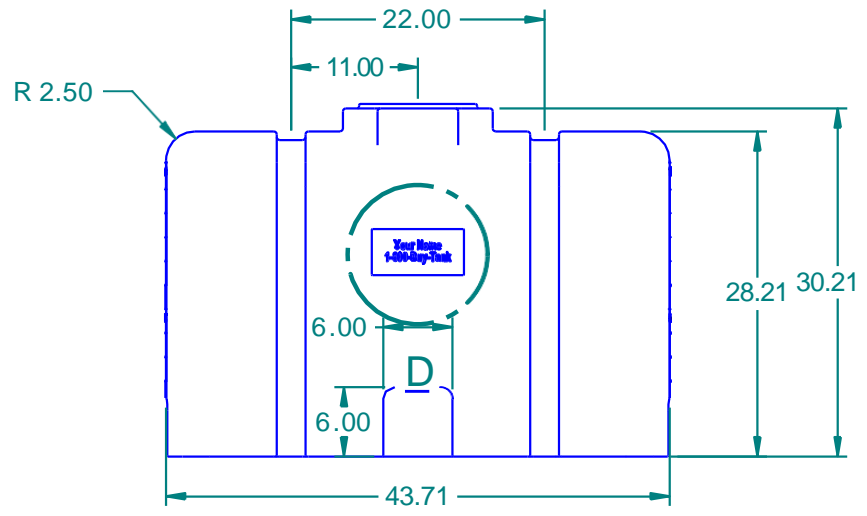

label or graphic area
2 plcs

flats for bulkhead
4 plcs

Top View

ISO View

End View

Side View

Tank Capacity: 125 Gallons					
NAME	DATE	16160 Hwy 27 Lake Wales, FL 33859			
DRAWN	Michael1	6/17/2004	TITLE 125 Gallon Horz Tank		
CHECKED			SIZE	MATERIAL: HDPE (200) Natural	REV
ENG APPR			A		
MGR APPR			FILE NAME: 125 Gallon Hoaf Tank.dft		
UNLESS OTHERWISE SPECIFIED DIMENSIONS ARE IN INCHES ANGLES ±0.5° 2 PL ±0.125" 3 PL ±0.060"			PART#: 920125	WEIGHT: 45.671 lbm	SHEET 10F 3