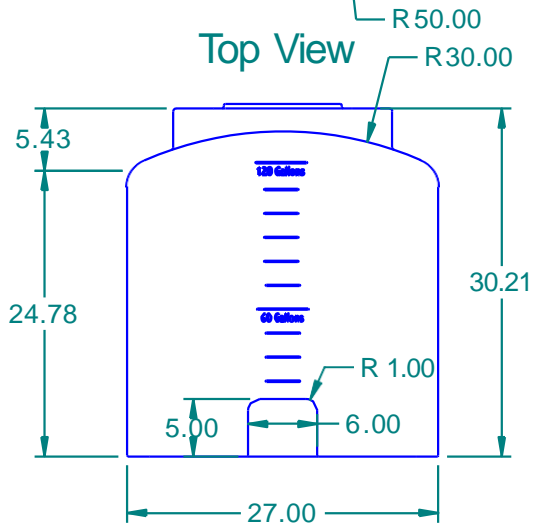

label or graphic area
2 plcs

flats for bulkhead
4 plcs

Top View

ISO View

End View

Side View

Tank Capacity: 125 Gallons					
NAME	DATE	16160 Hwy 27 Lake Wales, FL 33859			
DRAWN	Michael1	6/17/2004	TITLE 125 Gallon Horz Tank		
CHECKED			SIZE	MATERIAL: HDPE (200) Natural	REV
ENG APPR			A		
MGR APPR			FILE NAME: 125 Gallon Hoaf Tank.dft		
UNLESS OTHERWISE SPECIFIED DIMENSIONS ARE IN INCHES ANGLES ±0.5° 2 PL ±0.125" 3 PL ±0.060"			PART#: 920125	WEIGHT: 45.671 lbm	SHEET 10F 3